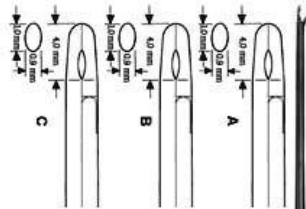

Micro Ear Forceps shaft length 80mm, smooth straight, serrated straight

ENT

MDC-12-102-01

Micro Ear Forceps shaft length 80mm, straight, bent upwards

Bellucci

MDC-12-103-01

Micro Ear Scissors shaft length 80 mm