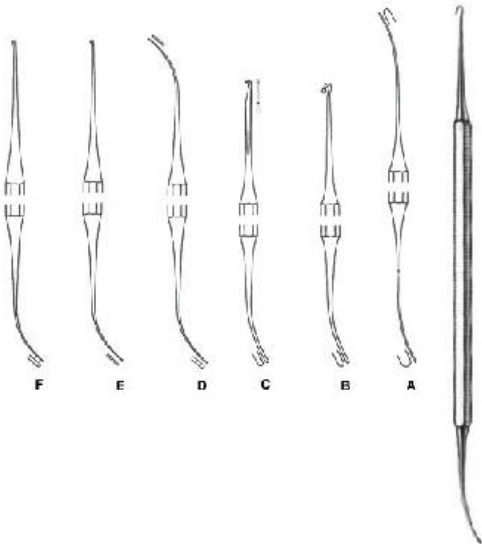

Grooved Director
16cm 13cm 14.5cm

Doyen

MDC-5-1009-14

Grooved Director
14.5cm

Nelaton

MDC-5-1010-16

Grooved Director
16cm

Varady