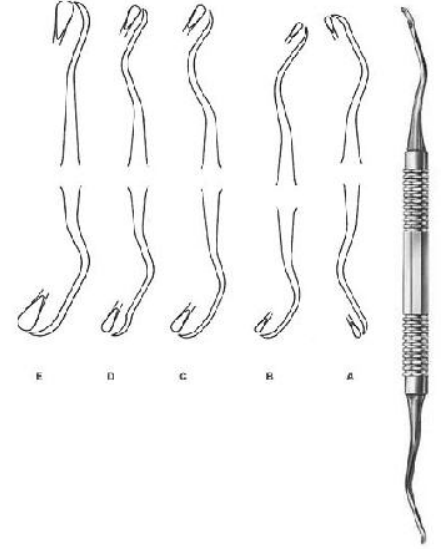

MDC-18-143-19

Hemorrhoidal Grasping Forceps

Handle For Biopsy Forceps

MDC-18-144-00

Handle for biopsy forceps

Rectal Biopsy Forceps

MDC-18-145-38

Rectal Biopsy Forceps

Heywood-Smith

MDC-18-146-21

Polypus Grasping Forceps

21cm

Terry
MDC-14-101-16
Elevator

Terry
MDC-14-102-00
Periosteal Elevator

Sinus Lift Curette
MDC-14-103-01
Sinus Lift Curette

Heister
MDC-14-104-13
Mouth Gag
13cm