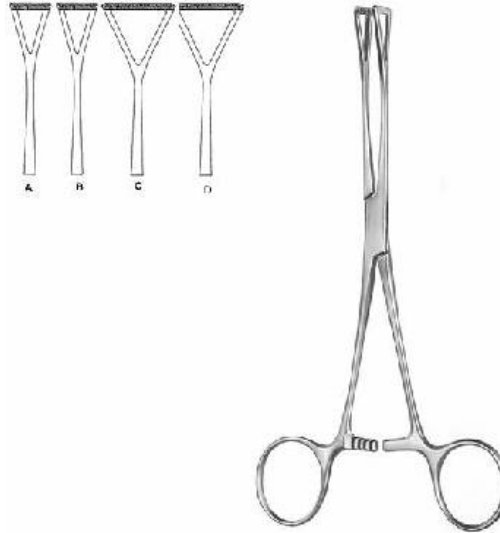

MDC-18-108-20

Intestinal and Tissue Grasping Forceps
20cm

Williams

MDC-18-109-16

Intestinal and Tissue Grasping Forceps

Babcock

MDC-18-110-16

Intestinal and Tissue Grasping Forceps
20cm16.5cm

Babcock

MDC-18-111-16

Intestinal and Tissue Grasping Forceps
15cm24cm17.5cm21.5cm

Babcock

MDC-18-112-16

Intestinal and Tissue Grasping Forceps
16.5cm25.5cm

Duval

MDC-18-113-20

Intestinal and Tissue Grasping Forceps
20.5cm

Duval

MDC-18-114-18

Intestinal and Tissue Grasping Forceps
18cm23cm25.5cm

Doyen

MDC-18-115-21

Intestinal Clamp
23.5cm21.5cm

Doyen-Baby