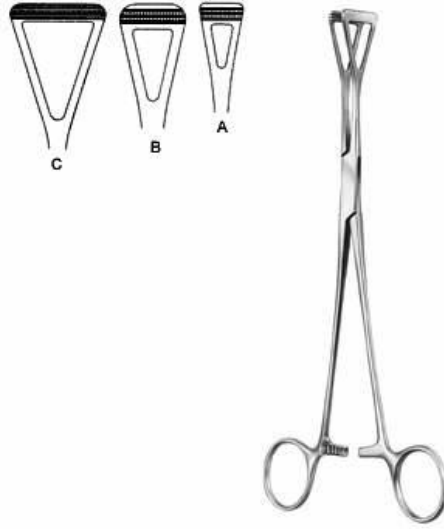

Scheibe

MDC-18-126-18

Organ Grasping Forceps

Doyen-Baby

MDC-18-127-13

Intestinal Clamp

17cm 14.5cm

Doyen-Baby